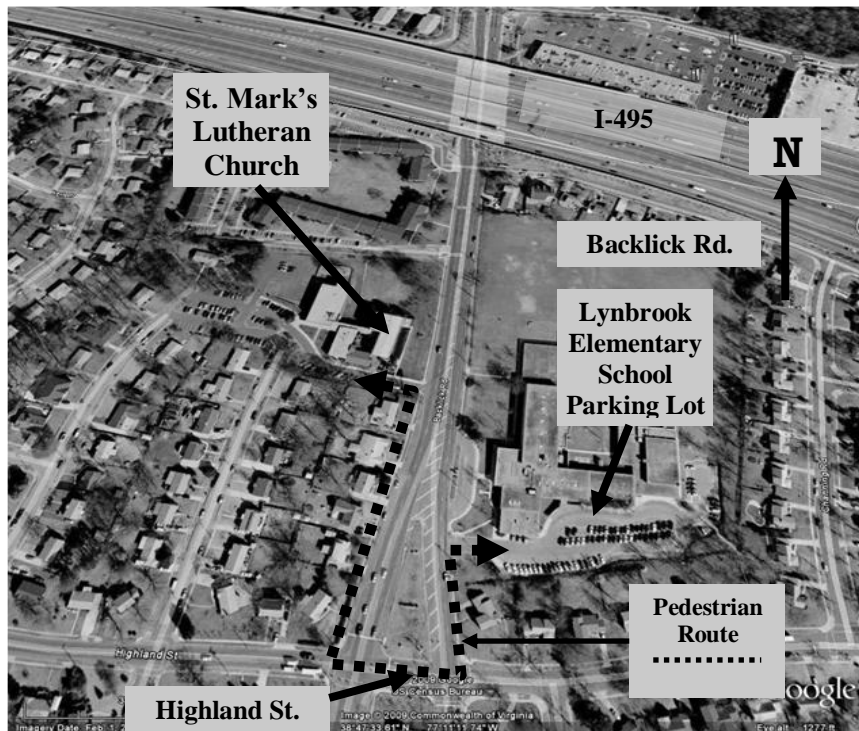

Overflow Parking at Nearby Lynbrook Elementary School

The parking lot at St. Mark's has limited spaces. If you should find yourself running late, you may park at Lynbrook ES immediately opposite St. Mark's on the east side of Backlick Rd.

You may access this on the northbound lane of Backlick Rd. If you are approaching St. Mark's on Backlick Rd in a southern direction, just make a U-turn at the traffic light of Backlick Rd. and Highland St. immediately south of St. Mark's to access the Lynbrook ES parking lot. It will take you about a five minute walk to get from there to St. Mark's using the Highland St. crossing.

We thank the Franconia Police Department for providing police officers to control traffic and assist pedestrians crossing Backlick Rd. to and from the church between 5:30 to 7:00 PM and from 8:30 to 10:00 PM on the evenings of our performances.